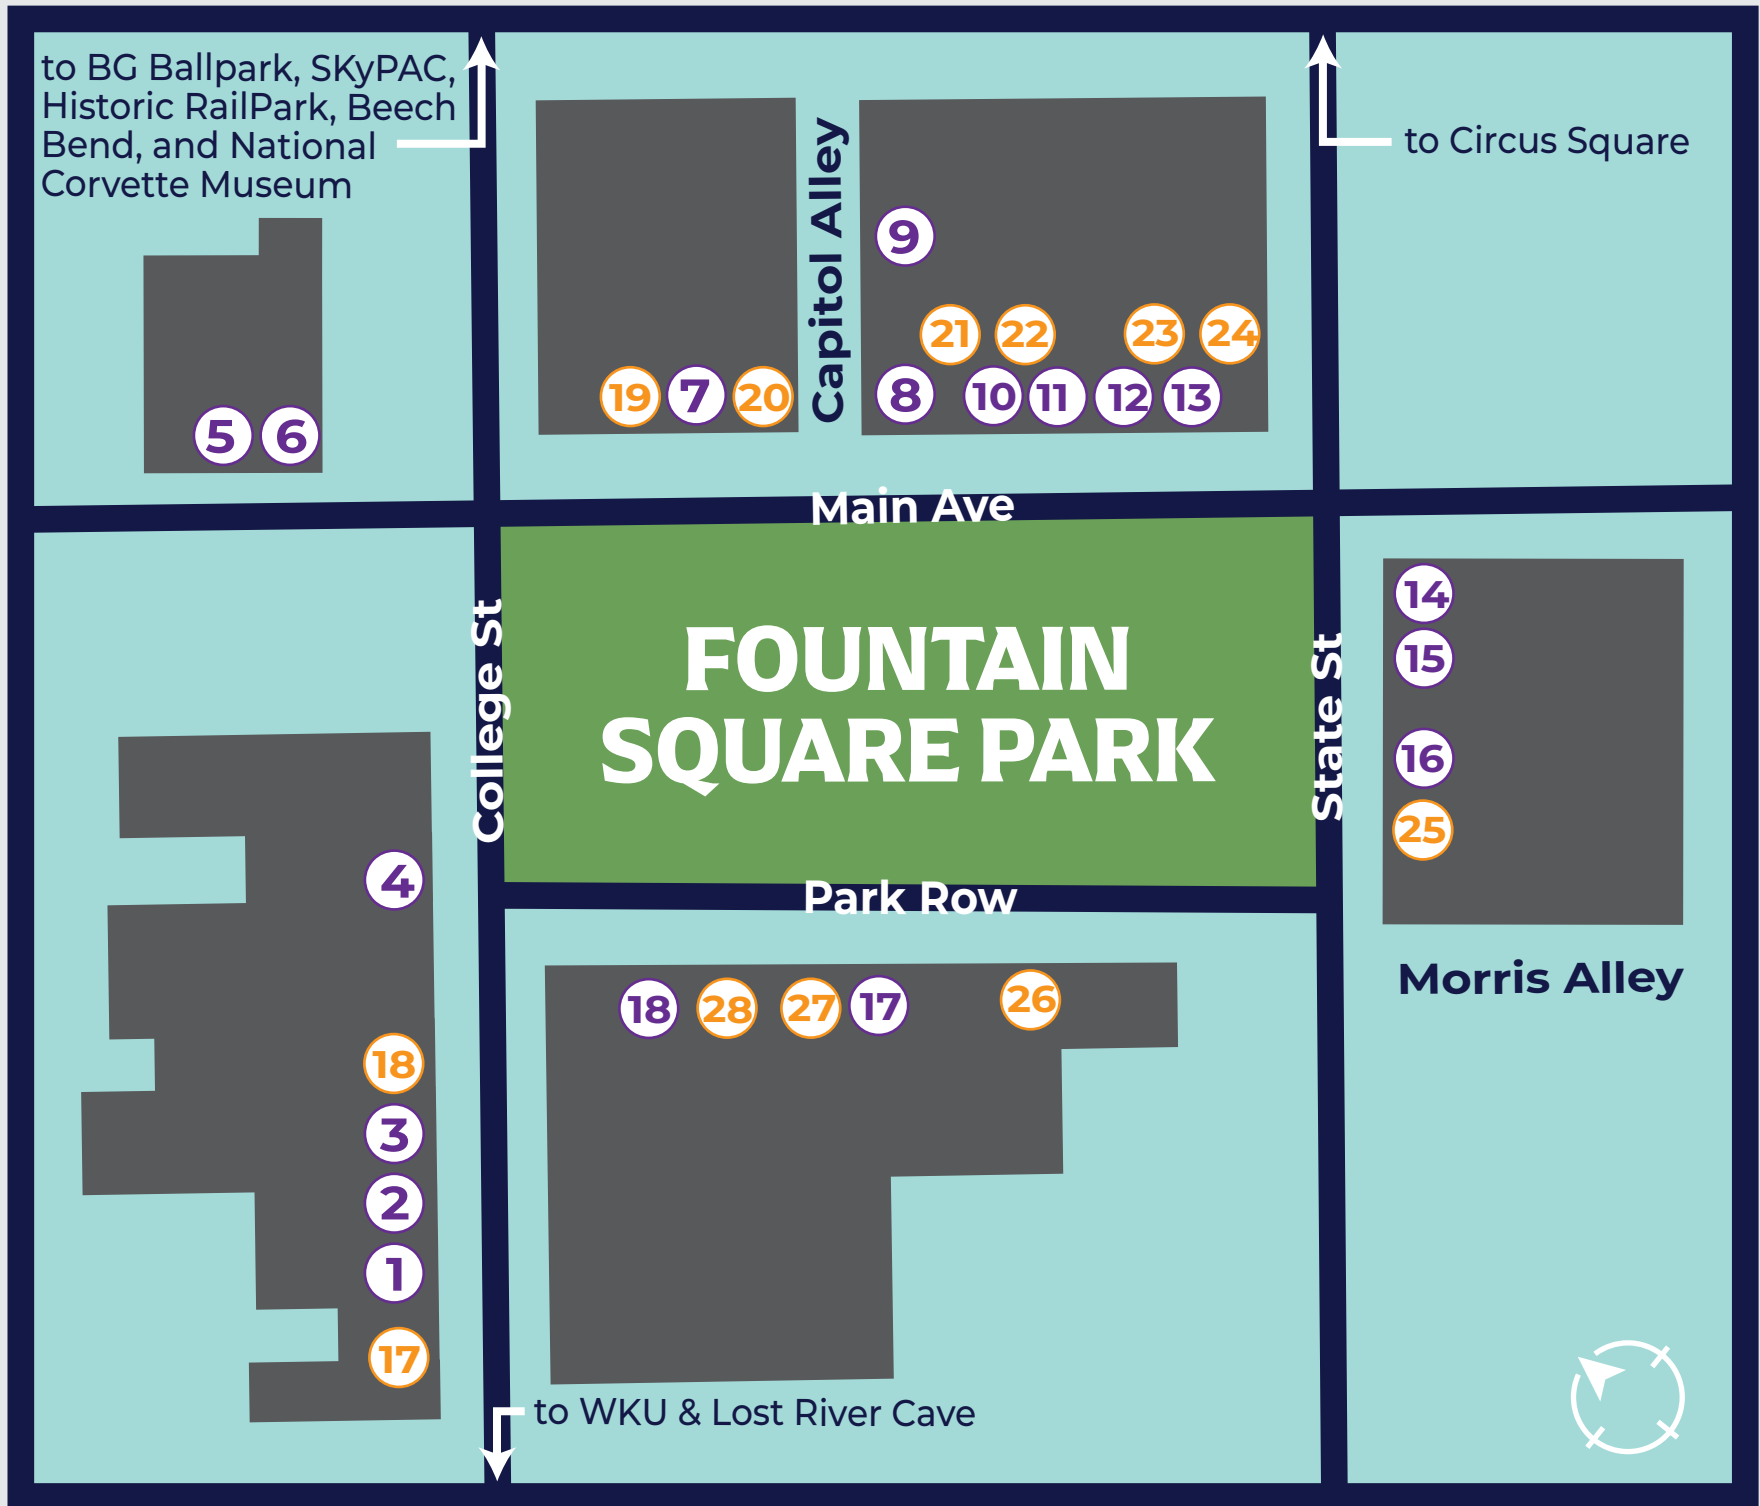

Fountain Square Shop & Dine

Eat & Drink:

- 1 Café Kindness
- 2 Gerard's 1907 Tavern
- 3 Late Night Ramen Bar
(opening July 14)
- 4 Spencer's Coffee
- 5 Three Brothers II Lounge
- 6 Donna's Bar
- 7 Cliff's of Moher Irish Pub
- 8 Insomnia Cookies
- 9 Alley Pub & Pizza
- 10 Mary Jane's Chocolates
- 11 BG Pipe & Cigar
- 12 440 Main
- 13 Micki's
- 14 Meltdown Iced Cream & Soda Fountain
(opening summer '22)
- 15 Dublin's
- 16 The Office at 912
- 17 Brew Co. Underground
- 18 Little Fox Bakery

Shop:

- 17 Vette City Vintage
- 18 Neon Cowgirl
- 19 Morris Jewelry
- 20 Capitol Bookstore
- 21 The Pots Place
- 22 Becky Brooks Vintage
- 23 Golden Farley Menswear
- 24 Barbara Stewart Interiors
- 25 Fountain Square Emporium
- 26 Back Down South
- 27 Melodies & Memories
- 28 Candlemakers on the Square

Spots just off Fountain Square:

- Baked
- Mellow Mushroom
- Hickory & Oak
- Mariah's
- 6-4-3 Sports Bar
- Stadium Starbucks
- The Derby
- Kentucky Grand Restaurant
- Lunch Box Café
- Lisa's Fifth Street Diner
- Gasper Brewing Co.
- S&D Soul Favorites

@downtownbgky

bgky.org/downtown

Visit our website for a Downtown BGKY parking map showing 1,200+ free public parking spots.

Find out more about our new entertainment destination center, Fountain Row: bgky.org/fountainrow.