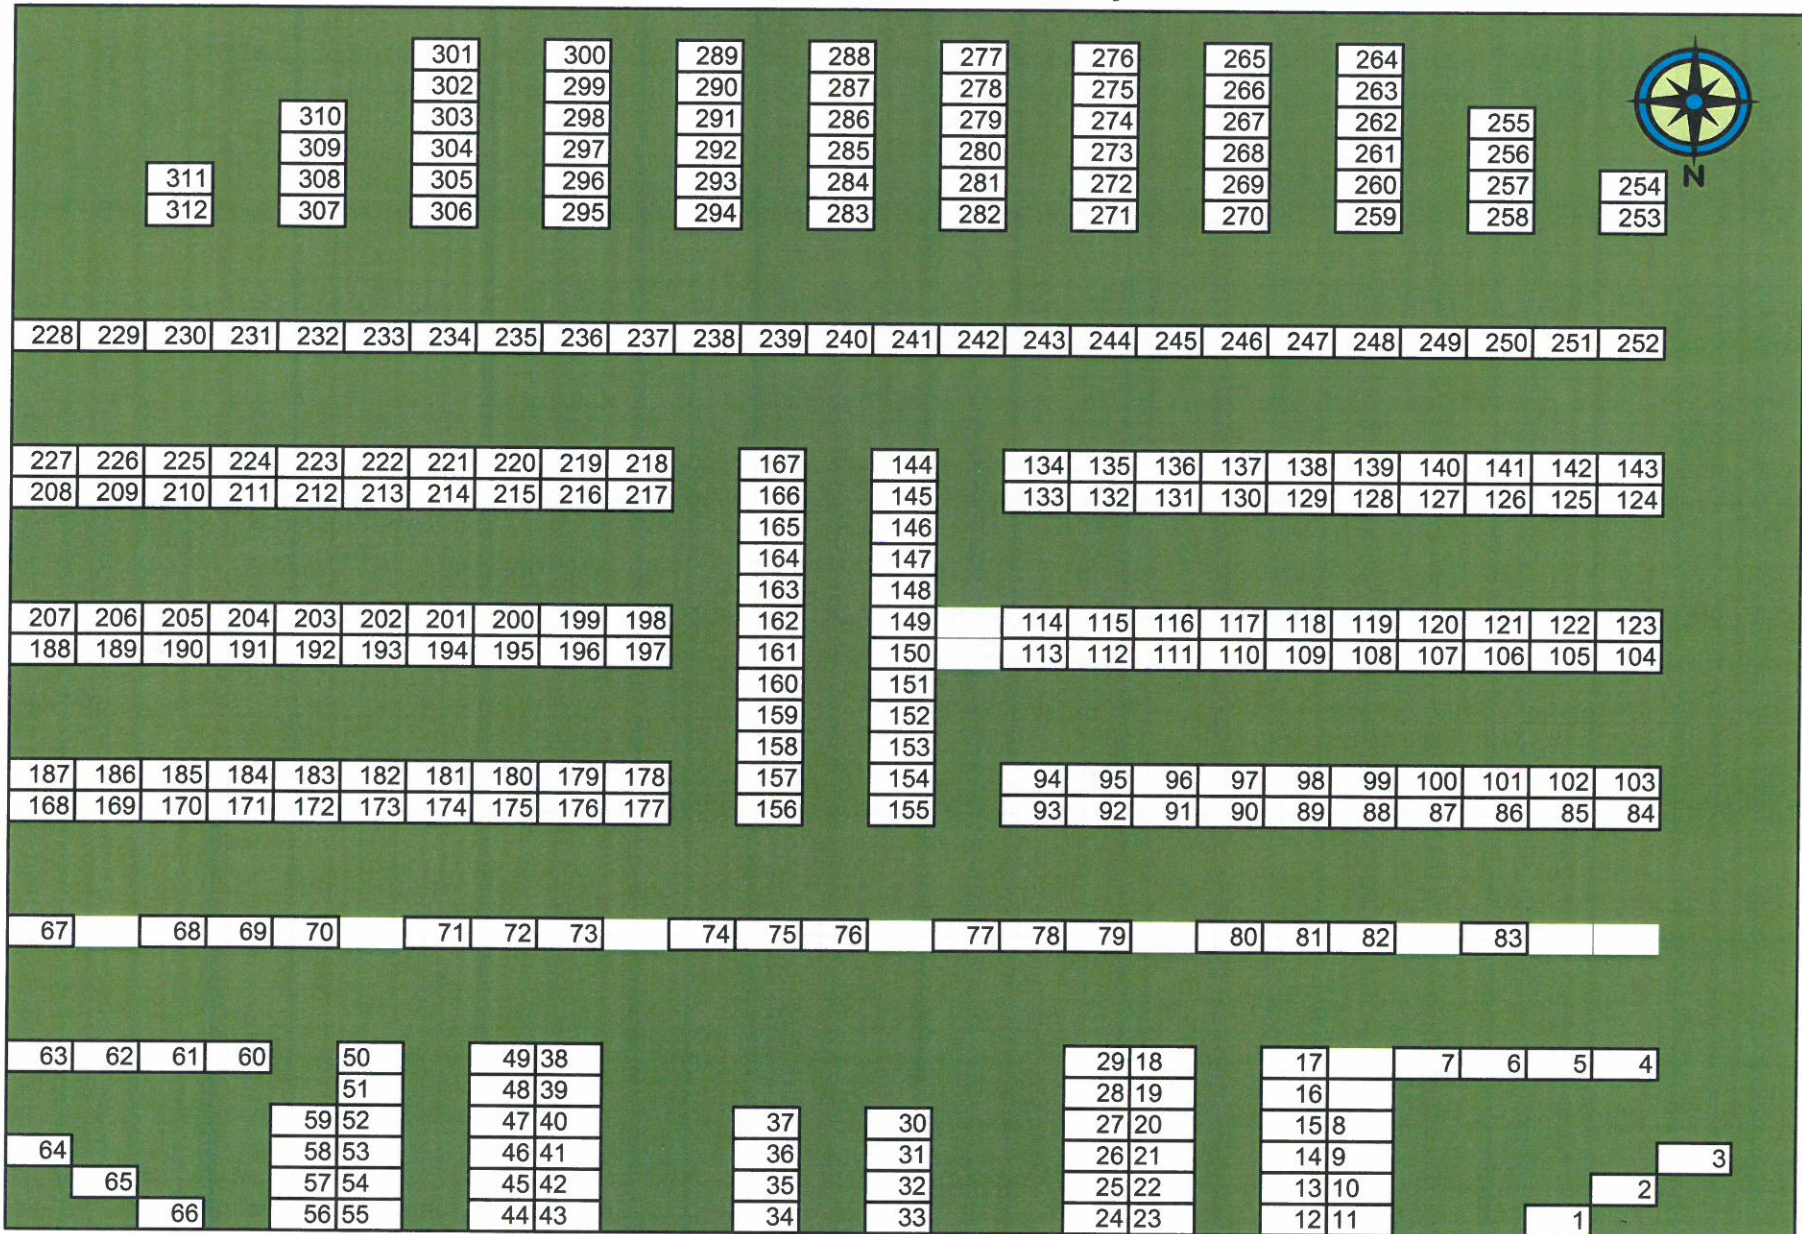

CEMETERY # 2 - SECTION M (2 OR 3 GRAVE LOTS)

LOTS 30 - 37, 67 - 83 AND LOT 240 ARE ALL 3 GRAVES