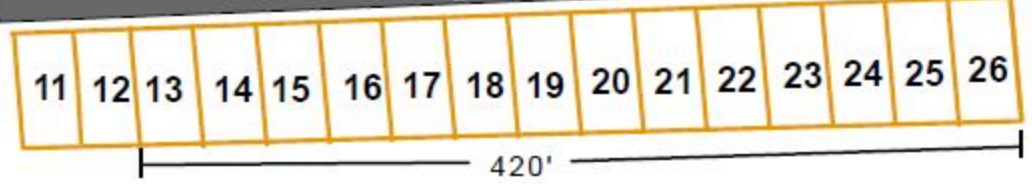

JOGGING TRAIL

GREENWAY TRAIL

DIRT ROAD ACCESS

KEREIAKES PARK COMMUNITY GARDEN PLOTS

Revised - January 2020

1" = 100'

NOTE:
No Water Access

26 Full Plots (30' x 60') = \$20 each

22 Small Plots (30' x 30') = \$15 each

*Limit 2 per household

SHELTER #2

PARKING

PARKING

660'

TWO WAY TRAFFIC PAVED ACCESS

300'