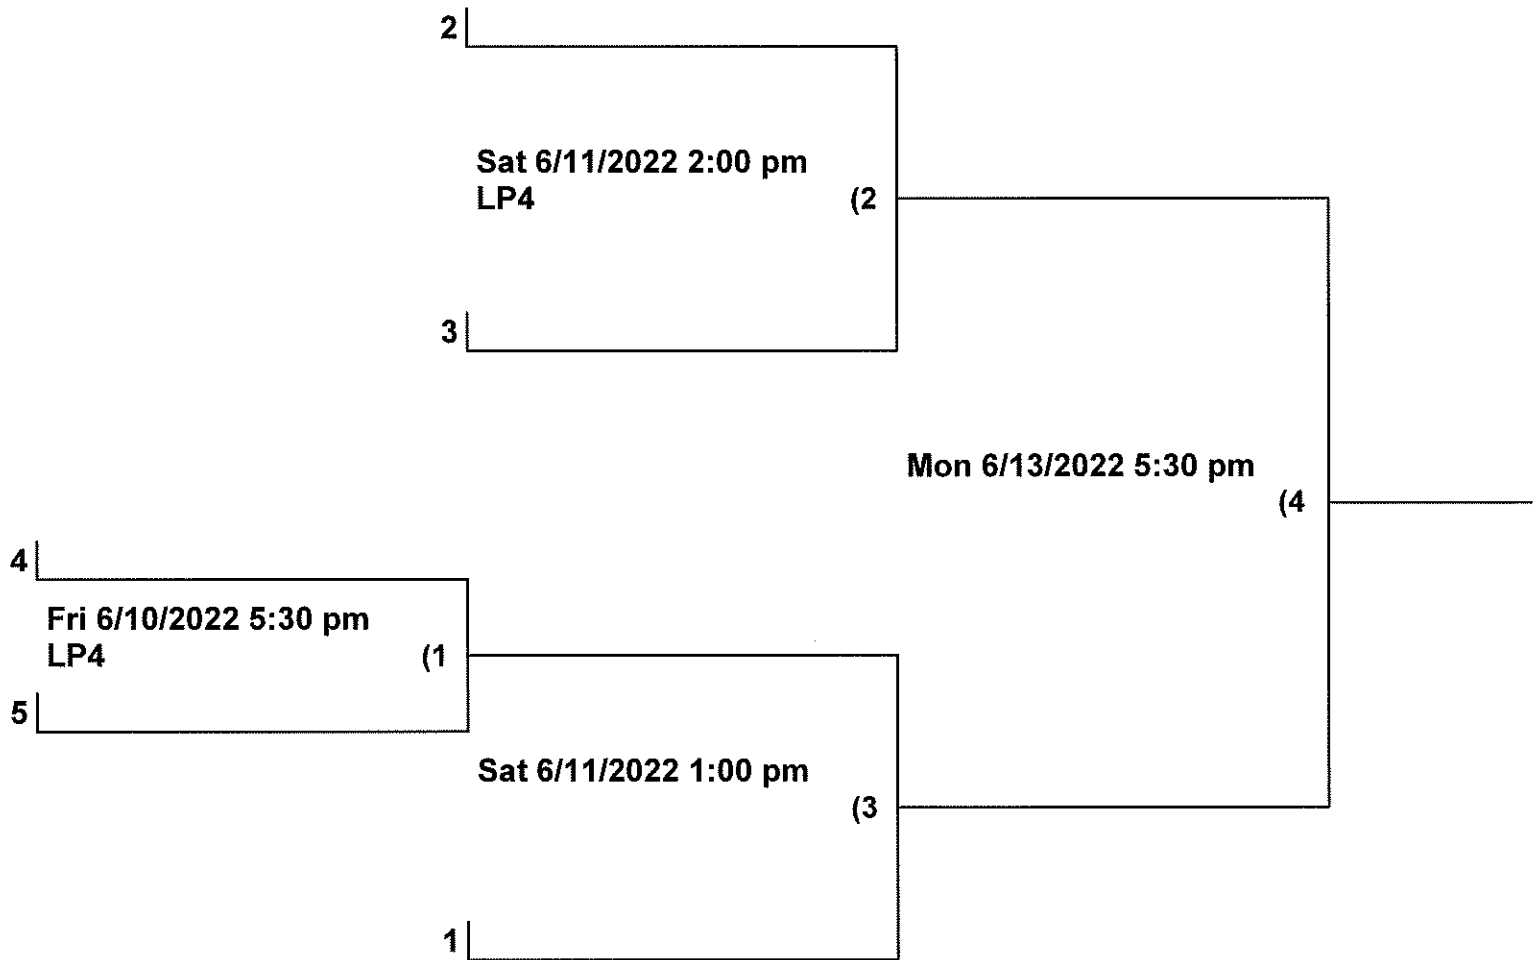

**BOWLING GREEN PARKS AND RECREATION
2022 SPRING GIRLS COACH PITCH LEAGUE SCHEDULE**

1. Dirt Divas
2. Lady Bombers
3. Little Rascals
4. Pink Diamonds
5. Unstoppable Unicorns

- Games will be played at Lampkin Park Field #4 (LP4)
- Please arrive 10 minutes early than schedule picture time for PICTURE DAY

<u>Saturday, April 30</u>	<u>LP4 – PICTURE DAY</u>
9:00 am	1-2
10:00 am	3-5

- **8:00 am – Dirt Divas Picture Time**
- **8:15 am – Lady Bombers Picture Time**
- **9:00 am – Little Rascals Picture Time**
- **9:15 am – Unstoppable Unicorns Picture Time**

<u>Monday, May 2</u>	<u>LP4</u>
6:30 pm	4-5

<u>Tuesday, May 3</u>	<u>LP4</u>
6:30 pm	1-3

<u>Saturday, May 7</u>	<u>LP4 – PICTURE DAY</u>
9:00 am	2-3
10:00 am	1-4

- **9:00 am – Pink Diamonds Picture Time**

<u>Monday, May 9</u>	<u>LP4</u>
6:30 pm	4-2

<u>Tuesday, May 10</u>	<u>LP4</u>
6:30 pm	5-1

<u>Saturday, May 14</u>	<u>LP4</u>
9:00 am	4-3
10:00 am	5-2

<u>Monday, May 16</u>	<u>LP4</u>
6:30 pm	2-1

<u>Tuesday, May 17</u>	<u>LP4</u>
5:30 pm	5-3

<u>Saturday, May 21</u>	<u>LP4</u>
9:00 am	3-1
10:00 am	5-4

<u>Monday, May 23</u>	<u>LP4</u>
6:30 pm	4-1

<u>Tuesday, May 24</u>	<u>LP4</u>
6:30 pm	3-2

Memorial Day Weekend – May 27th – 30th

<u>Wednesday, June 1</u>	<u>LP4</u>
5:30 pm	3-4
6:30 pm	2-5

<u>Saturday, June 4</u>	<u>LP4</u>
9:00 am	1-5
10:00 am	2-4

<u>Monday, June 6</u>	<u>LP4 (make-up from 5/24)</u>
5:30 pm	3-2

Post-season tournament begins June 11th

2022 SPRING GIRLS