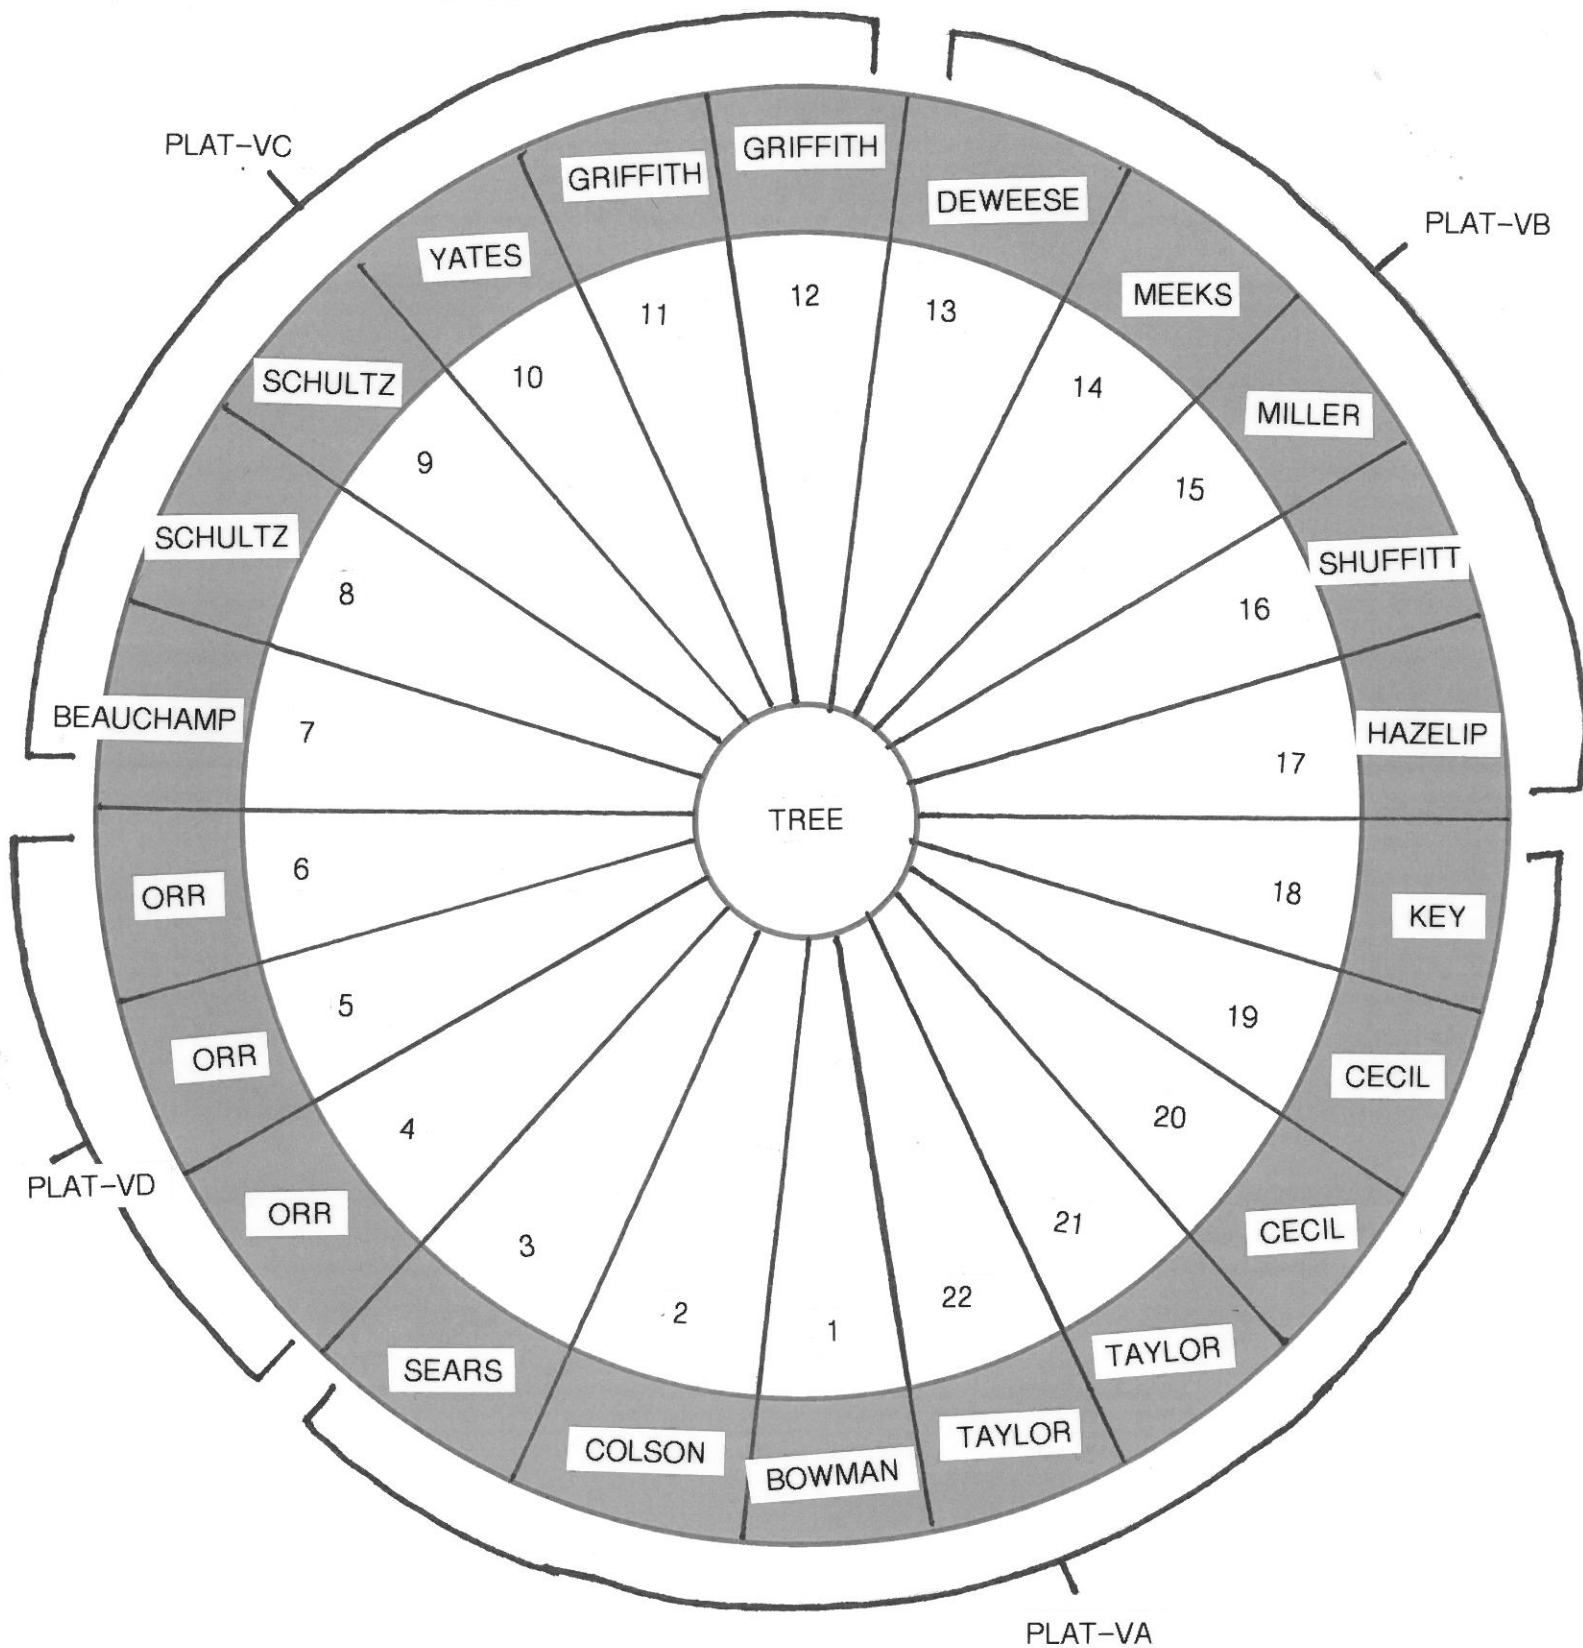

# CEM.2 SECTION A, PLATS VA-VD & CREMATIONS

PLAT VA-VD are 2 GRAVE LOTS  
LOTS 1 to 22 are CREMATION LOTS  
(3 BURIALS PER LOT)